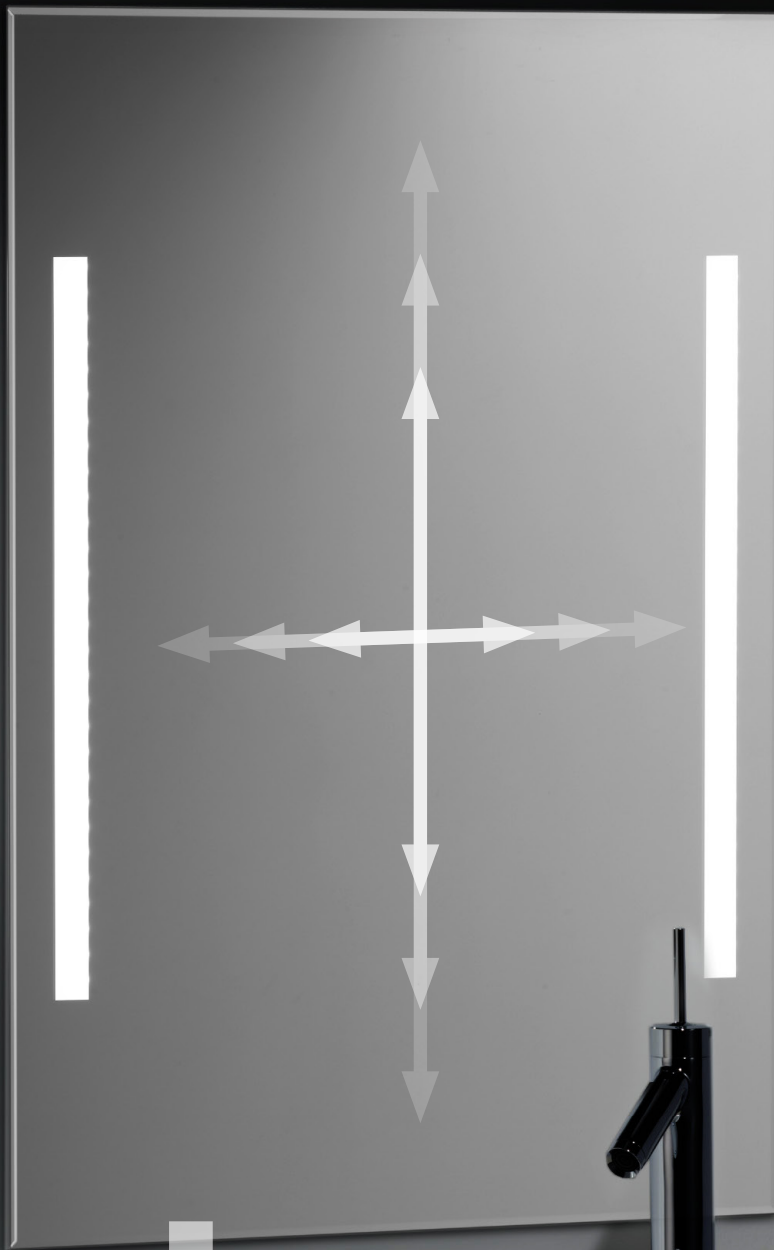

promiro
mirrors in perfection

create your mirror
mirrors with indirect lighting custom size

original

Rectangular back-lit mirror in special dimension

promiro-mirror 5mm, polished F-edge

- Sand-blasted according to drawing
- Back-mounted reflector with LED lighting, 4200K, 9.6 W/m
- Back-mounted 35mm L-profile surround and hidden mounting solution
- Includes screws and dowels
- Packaged in cardboard
- Protection rating IP 44

The following components are also available at an additional cost:

- Rocker switch or infrared sensor
- Mirror heating
- Bluetooth device with 2 speakers

Larger dimensions on request.